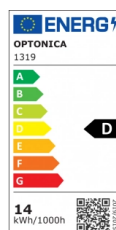

OPTONICA

LED BULB A60 E27 14W FILAMENT

Power **Light color**

- 14W

White light

Stamps

Technical Specification

Catalog Number	1319
Brand	Optonica
Product Code	SP14-A1
Socket	E27
Power	14W
Energy Consumption	14 kWh/1000h
Input voltage	AC220-240V
Flux	2000 lm
FLUX per watt	143 lm/W
IP	20
Correlated Color Temperature	6000K
Light Color	White light
Wattage Equivalent	140W
EAN Code	3800156613195
Energy Efficiency Label	D
Beam angle	300°

On/Off Cycles	25 000x
Instant On	0.1s
Material	Glass
Temperature	-20°C / +40°C
Ra ≥	80
Color Code	860
Lumen maintenance at end of service life	70%
Size of product	Ø65x126 mm
Items per pack	1
Items per box	100
Frequency	50/60Hz
Gross weight	0,070 kg
Net weight	0,040 kg
Warranty	2 Years