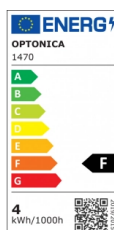

OPTONICA

LED Filament Candle Bulb C35 E14

Power **Light color**

• 4W

White light

Stamps

Technical Specification

Catalog Number	1470
Brand	Optonica
Product Code	SP4-A4
Socket	E14
Power	4W
Energy Consumption	4 kWh/1000h
Input voltage	AC175-265V
Flux	400 lm
FLUX per watt	100lm/W
IP	20
Dimmable	No
Correlated Color Temperature	6000K
Light Color	White light
Wattage Equivalent	32W
EAN Code	3800156614703
Energy Efficiency Label	F

Beam angle	300°
Power Factor	0.5
Power LED	4W
On/Off Cycles	25 000x
Instant On	0.2s
Material	Glass
Operating Frequency	50-60 Hz
Temperature	-20°C / +40°C
Ra ≥	80
Life span	25 000 Hours
Color Code	860
Lumen maintenance at end of service life	70%
Size of product	35x98 mm
Size of package	100x40x40 mm
Size of Box	420x215x240 mm
Items per pack	1
Items per box	100
Gross weight	0,021 kg