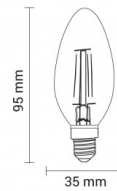

OPTONICA

LED Филамент Крушка C35 E14 Candle

Мощност

- 4W

Цвят на светлината

Бяла светлина

Stamps

Техническа Спецификация

Каталожен Номер	1470
Brand	Optonica
Product Code	SP4-A4
Socket	E14
Power	4W
Energy Consumption	4 kWh/1000h
Input voltage	AC175-265V
Flux	400 lm
FLUX per watt	100lm/W
IP	20
Dimmable	No
Correlated Color Temperature	6000K
Light Color	Бяла светлина
Wattage Equivalent	32W

EAN Code	3800156614703
Energy Efficiency Label	F
Beam angle	300°
Power Factor	0.5
Power LED	4W
On/Off Cycles	25 000x
Instant On	0.2s
Material	Glass
Operating Frequency	50-60 Hz
Temperature	-20°C / +40°C
Ra ≥	80
Life span	25 000 Hours
Color Code	860
Lumen maintenance at end of service life	70%
Size of product	35x95 mm
Size of package	100x40x40 mm
Size of Box	420x215x240 mm
Items per pack	1