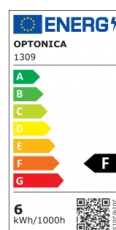

OPTONICA

LED BULB E27 6W FILAMENT

Power   **Light color**

• 6W

Warm white

Stamps