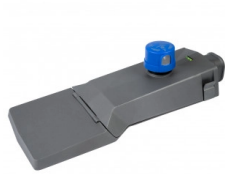

OPTONICA

LED Street Light With NEMA Socket And Photocell Bridgelux3030 Dimmable

Power

- 100W

Light color

White light

Stamps

Technical Specification

Energy Efficiency Label	D
Beam angle	120°
Hole Size	Ø65 mm
Power Factor	0.95
On/Off Cycles	35 000x
Instant On	0.1s
Material	Aluminium
Operating Frequency	50-60 Hz
Temperature	-20°C / +40°C
Ra ≥	70
Life span	50 000 Hours
Color Code	857
LED Type	Bridgelux
Lumen maintenance at end of service life	70%
Size of product	545x245x180 mm
Size of package	580x280x200 mm
Items per pack	1
Items per box	1