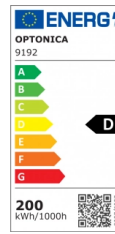

OPTONICA

LED Street Light Moso Driver BRIDGELUX LED 0- 10V Dimmable

Power

- 200W

Light color

White light

Stamps

Technical Specification

Catalog Number	9192
Brand	Optonica
Product Code	SL200-A3
Power	200W
Energy Consumption	200 kWh/1000h
Input voltage	AC100-240V
Flux	26000 lm
FLUX per watt	130 lm/W
IP	66
Dimmable	Yes
Correlated Color Temperature	6000K
Light Color	White light
EAN Code	3800156691926
Energy Efficiency Label	D

Beam angle	120°
Hole Size	Ø65 mm
Power Factor	0.95
On/Off Cycles	35 000x
Instant On	0.1s
Material	Aluminium
Operating Frequency	50-60 Hz
Temperature	-20°C / +40°C
Ra ≥	70
Life span	50 000 Hours
Color Code	857
LED Type	Bridgelux
Lumen maintenance at end of service life	70%
Size of product	575x275x150 mm
Size of package	580x280x190 mm
Items per pack	1
Items per box	1
Rated Current	0.75A