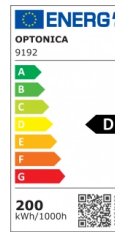

Technical Specification

Catalog Number	9192
Brand	Optonica
Product Code	SL200-A3
Power	200W
Energy Consumption	200 kWh/1000h
Input voltage	AC100-240V
Flux	26000 lm
FLUX per watt	130 lm/W
IP	66
Dimmable	Yes
Correlated Color Temperature	6000K
Light Color	White light
EAN Code	3800156691926
Energy Efficiency Label	D