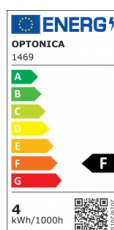

OPTONICA

LED Filament Candle Bulb C35 E14 Dimmable

Power **Light color**

• 4W

Neutral white

Stamps

Technical Specification

Catalog Number	1469
Brand	Optonica
Product Code	SP4-A6
Socket	E14
Power	4W
Energy Consumption	4 kWh/1000h
Input voltage	AC175-265V
Flux	400 lm
FLUX per watt	100lm/W
IP	20
Dimmable	Yes
Correlated Color Temperature	4000K
Light Color	Neutral white
Wattage Equivalent	32W
EAN Code	3800156614697
Energy Efficiency Label	F

Beam angle	300°
Power Factor	0.5
Power LED	4W
On/Off Cycles	25 000x
Instant On	0.2s
Material	Glass
Operating Frequency	50-60 Hz
Temperature	-20°C / +40°C
Ra ≥	80
Life span	25 000 Hours
Color Code	845
Lumen maintenance at end of service life	70%
Size of product	35x98 mm
Size of package	100x40x40 mm
Size of Box	420x215x240 mm
Items per pack	1
Items per box	100
Gross weight	0,021 kg