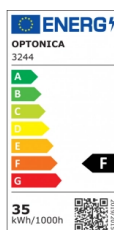

OPTONICA

LED COB Downlight Round Exchangeable

Power **Light color**

• 35W

Neutral white

Stamps

Technical Specification

Catalog Number	3244
Brand	Optonica
Product Code	CB35-A1
Power	35W
Energy Consumption	35 kWh/1000h
Input voltage	AC220-240V
Flux	2640 lm
FLUX per watt	75lm/W
IP	20
Dimmable	No
Correlated Color Temperature	4500K
Light Color	Neutral white
EAN Code	3800156632448
Energy Efficiency Label	F
Beam angle	60°
Power Factor	0.5

On/Off Cycles	25 000x
Instant On	0.1s
Material	ALU+PC
Operating Frequency	50-60 Hz
Temperature	-20°C / +40°C
Ra ≥	80
Life span	25 000 Hours
Color Code	845
Body Color	White
LED Type	COB
Lumen maintenance at end of service life	70%
Size of product	φ231x125 mm
Size of package	270x270x145 mm
Items per pack	1
Items per box	5
Gross weight	1,818 kg
Net weight	1,592 kg
Warranty	2 Years