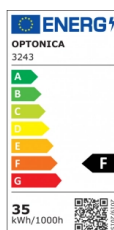

OPTONICA

LED COB Downlight Round Exchangeable

Power **Light color**

- 35W

White light

Stamps

Technical Specification

Catalog Number	3243
Brand	Optonica
Product Code	CB35-A1
Power	35W
Energy Consumption	35 kWh/1000h
Input voltage	AC220-240V
Flux	2640 lm
FLUX per watt	75lm/W
IP	20
Dimmable	No
Correlated Color Temperature	6000K
Light Color	White light
EAN Code	3800156632431
Energy Efficiency Label	F
Beam angle	60°
Power Factor	0.5

On/Off Cycles	25 000x
Instant On	0.1s
Material	ALU+PC
Operating Frequency	50-60 Hz
Temperature	-20°C / +40°C
Ra ≥	80
Life span	25 000 Hours
Color Code	860
Body Color	White
LED Type	COB
Lumen maintenance at end of service life	70%
Size of product	φ231x125 mm
Size of package	270x270x145 mm
Items per pack	1
Items per box	5
Gross weight	1,818 kg
Net weight	1,592 kg
Warranty	2 Years