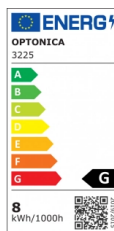

OPTONICA

LED COB Downlight Square Inox Build-In

Power **Light color**

- 8W

Warm white

Stamps

Technical Specification

Catalog Number	3225
Brand	Optonica
Product Code	CB8-A1
Power	8W
Energy Consumption	8 kWh/1000h
Input voltage	AC175-265V
Flux	560 lm
FLUX per watt	70lm/W
IP	20
Dimmable	No
Correlated Color Temperature	2700K
Light Color	Warm white
Wattage Equivalent	64W
EAN Code	3800156632257
Energy Efficiency Label	G
Beam angle	60°

Power Factor	0.5
On/Off Cycles	25 000x
Instant On	0.1s
Operating Frequency	50-60 Hz
Temperature	-20°C / +40°C
Ra ≥	80
Life span	25 000 Hours
Color Code	827
Body Color	Inox
LED Type	COB
Mount Type	Built-In
Lumen maintenance at end of service life	70%
Size of product	100x100x70 mm
Size of package	115x115x90 mm
Items per pack	1
Items per box	30
Color Of The Shell	Inox
Material	Aluminium