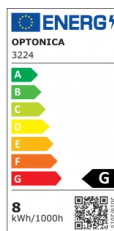

OPTONICA

LED COB Downlight Square Inox Build-In

Power **Light color**

- 8W

Neutral white

Stamps

Technical Specification

Catalog Number	3224
Brand	Optonica
Product Code	CB8-A1
Power	8W
Energy Consumption	8 kWh/1000h
Input voltage	AC175-265V
Flux	560 lm
FLUX per watt	70lm/W
IP	20
Dimmable	No
Correlated Color Temperature	4500K
Light Color	Neutral white
Wattage Equivalent	64W
EAN Code	3800156632240
Energy Efficiency Label	G
Beam angle	60°

Power Factor	0.5
On/Off Cycles	25 000x
Instant On	0.1s
Operating Frequency	50-60 Hz
Temperature	-20°C / +40°C
Ra ≥	80
Life span	25 000 Hours
Color Code	845
Body Color	Inox
LED Type	COB
Mount Type	Built-In
Lumen maintenance at end of service life	70%
Size of product	100x100x70 mm
Size of package	115x115x90 mm
Items per pack	1
Items per box	30
Color Of The Shell	Inox
Material	Aluminium