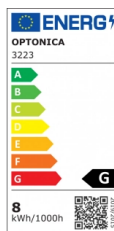

OPTONICA

LED COB Downlight Square Inox Build-In

Power **Light color**

- 8W

White light

Stamps

Technical Specification

Catalog Number	3223
Brand	Optonica
Product Code	CB8-A1
Power	8W
Energy Consumption	8 kWh/1000h
Input voltage	AC175-265V
Flux	560 lm
FLUX per watt	70lm/W
IP	20
Dimmable	No
Correlated Color Temperature	6000K
Light Color	White light
Wattage Equivalent	64W
EAN Code	3800156632233
Energy Efficiency Label	G
Beam angle	60°

Power Factor	0.5
On/Off Cycles	25 000x
Instant On	0.1s
Operating Frequency	50-60 Hz
Temperature	-20°C / +40°C
Ra ≥	80
Life span	25 000 Hours
Color Code	860
Body Color	Inox
LED Type	COB
Mount Type	Built-In
Lumen maintenance at end of service life	70%
Size of product	100x100x70 mm
Size of package	115x115x90 mm
Items per pack	1
Items per box	30
Color Of The Shell	Inox
Material	Aluminium