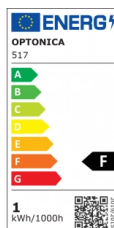

OPTONICA

LED Outdoor Built-In Spotlight

Power Light color

- 1W

Warm white

Stamps