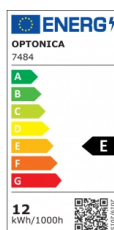

OPTONICA

LED Wall Light Epistar 2x6W White Body Rotatable

Power **Light color**

- 12W 
Neutral white

Stamps

Technical Specification

Catalog Number	7484
Brand	Optonica
Product Code	WL12-A2
Power	12W
Energy Consumption	12 kWh/1000h
Input voltage	AC220-240V
Flux	1320 lm
FLUX per watt	110lm/W
IP	54
Dimmable	No
Correlated Color Temperature	4000K
Light Color	Neutral white
Wattage Equivalent	88W
EAN Code	3800156674844
Energy Efficiency Label	E
Beam angle	120°

Power Factor	0.5
On/Off Cycles	25 000x
Instant On	0.1s
Material	Aluminium
Operating Frequency	50-60 Hz
Temperature	-20°C / +40°C
Ra ≥	80
Life span	25 000 Hours
Color Code	840
Body Color	White
Mount Type	Wall Installation
Lumen maintenance at end of service life	70%
Size of product	221x96x54 mm
Size of package	245x105x65 mm
Items per pack	1
Items per box	20
Color Of The Shell	White
Gross weight	1,060 kg