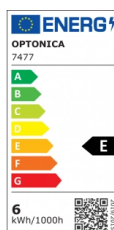

OPTONICA

LED Wall Light Epistar 6W Gray Body Rotatable

Power **Light color**

- 6W

Warm white

Stamps

Technical Specification

Catalog Number	7477
Brand	Optonica
Product Code	WL6-A4
Power	6W
Energy Consumption	6 kWh/1000h
Input voltage	AC220-240V
Flux	660 lm
FLUX per watt	110lm/W
IP	54
Dimmable	No
Correlated Color Temperature	3000K
Light Color	Warm white
Wattage Equivalent	44W
EAN Code	3800156674776
Energy Efficiency Label	E
Beam angle	120°

Power Factor	0.5
On/Off Cycles	25 000x
Instant On	0.1s
Material	Aluminium
Operating Frequency	50-60 Hz
Temperature	-20°C / +40°C
Ra ≥	80
Life span	25 000 Hours
Color Code	830
Body Color	Gray
Lumen maintenance at end of service life	70%
Size of product	110x96x54 mm
Size of package	125x105x75 mm
Items per pack	1
Items per box	20
Color Of The Shell	Grey
Gross weight	0,600 kg
Net weight	0,540 kg