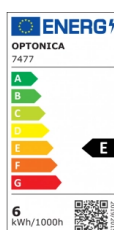

OPTONICA

LED Wall Light Epistar 6W Gray Body Rotatable

Power **Light color**

- 6W

Warm white

Stamps

Technical Specification

Catalog Number	7477
Brand	Optonica
Product Code	WL6-A4
Power	6W
Energy Consumption	6 kWh/1000h
Input voltage	AC220-240V
Flux	660 lm
FLUX per watt	110lm/W
IP	54
Dimmable	No
Correlated Color Temperature	3000K
Light Color	Warm white
Wattage Equivalent	44W
EAN Code	3800156674776
Energy Efficiency Label	E
Beam angle	120°

Power Factor	0.5
On/Off Cycles	25 000x
Instant On	0.1s
Material	Aluminium
Operating Frequency	50-60 Hz
Temperature	-20°C / +40°C
Ra ≥	80
Life span	25 000 Hours
Color Code	830
Body Color	Gray
Lumen maintenance at end of service life	70%
Size of product	110x96x54 mm
Size of package	125x105x75 mm
Items per pack	1
Items per box	20
Color Of The Shell	Grey
Gross weight	0,600 kg
Net weight	0,540 kg