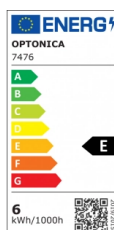

OPTONICA

LED Wall Light Epistar 6W Black Body Rotatable

Power **Light color**

- 6W

Warm white

Stamps

Technical Specification

Catalog Number	7476
Brand	Optonica
Product Code	WL6-A4
Power	6W
Energy Consumption	6 kWh/1000h
Input voltage	AC220-240V
Flux	660 lm
FLUX per watt	110lm/W
IP	54
Dimmable	No
Correlated Color Temperature	3000K
Light Color	Warm white
Wattage Equivalent	44W
EAN Code	3800156674769
Energy Efficiency Label	E
Beam angle	120°

Power Factor	0.5
On/Off Cycles	25 000x
Instant On	0.1s
Material	Aluminium
Operating Frequency	50-60 Hz
Temperature	-20°C / +40°C
Ra ≥	80
Life span	25 000 Hours
Color Code	830
Body Color	Black
Mount Type	Wall Installation
Lumen maintenance at end of service life	70%
Size of product	110x96x54 mm
Size of package	125x105x75 mm
Items per pack	1
Items per box	20
Color Of The Shell	Black
Gross weight	0,600 kg