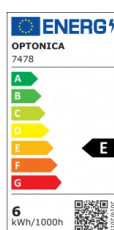

OPTONICA

LED Wall Light Epistar 6W White Body Rotatable

Power **Light color**

- 6W

Neutral white

Stamps

Technical Specification

Catalog Number	7478
Brand	Optonica
Product Code	WL6-A4
Power	6W
Energy Consumption	6 kWh/1000h
Input voltage	AC220-240V
Flux	660 lm
FLUX per watt	110lm/W
IP	54
Dimmable	No
Correlated Color Temperature	4000K
Light Color	Neutral white
Wattage Equivalent	44W
EAN Code	3800156674783
Energy Efficiency Label	E
Beam angle	120°

Power Factor	0.5
On/Off Cycles	25 000x
Instant On	0.1s
Material	Aluminium
Operating Frequency	50-60 Hz
Temperature	-20°C / +40°C
Ra ≥	80
Life span	25 000 Hours
Color Code	840
Body Color	White
Mount Type	Wall Installation
Lumen maintenance at end of service life	70%
Size of product	110x96x54 mm
Size of package	125x105x75 mm
Items per pack	1
Items per box	20
Color Of The Shell	White
Gross weight	0,600 kg