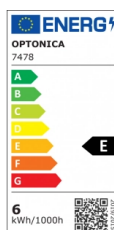

OPTONICA

LED Wall Light Epistar 6W White Body Rotatable

Power **Light color**

- 6W

Neutral white

Stamps

Technical Specification

Catalog Number	7478
Brand	Optonica
Product Code	WL6-A4
Power	6W
Energy Consumption	6 kWh/1000h
Input voltage	AC220-240V
Flux	660 lm
FLUX per watt	110lm/W
IP	54
Dimmable	No
Correlated Color Temperature	4000K
Light Color	Neutral white
Wattage Equivalent	44W
EAN Code	3800156674783
Energy Efficiency Label	E
Beam angle	120°

Power Factor	0.5
On/Off Cycles	25 000x
Instant On	0.1s
Material	Aluminium
Operating Frequency	50-60 Hz
Temperature	-20°C / +40°C
Ra ≥	80
Life span	25 000 Hours
Color Code	840
Body Color	White
Mount Type	Wall Installation
Lumen maintenance at end of service life	70%
Size of product	110x96x54 mm
Size of package	125x105x75 mm
Items per pack	1
Items per box	20
Color Of The Shell	White
Gross weight	0,600 kg