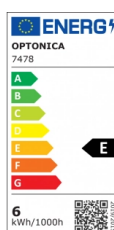

OPTONICA

LED Wall Light Epistar 6W White Body Rotatable

Power   **Light color**

- 6W

Neutral white

Stamps