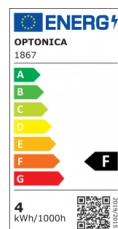

OPTONICA

LED-Filament- Glühbirne E27 G45

Leistung **Lichtfarbe**

• 4W

Kaltweiß

Stamps

Technische Spezifikation

Katalognummer	1867
Brand	Optonica
Product Code	SP4-A4
Socket	E27
Power	4W
Energy Consumption	4 kWh/1000h
Input voltage	AC175-265V
Flux	400 lm
FLUX per watt	100lm/W
IP	20
Dimmable	No
Correlated Color Temperature	6000K
Light Color	Kaltweiß
Wattage Equivalent	32W
EAN Code	3800156618671
Energy Efficiency Label	F

Beam angle	300°
Power Factor	0.5
Power LED	4W
On/Off Cycles	25 000x
Instant On	0.2s
Material	Glass
Operating Frequency	50-60 Hz
Temperature	-20°C / +40°C
Ra ≥	80
Life span	25 000 Hours
Weight of Product	40 gr.
Color Code	860
Lumen maintenance at end of service life	70%
Size of product	φ45x75 mm
Size of package	80x45x45 mm
Size of Box	555x280x185 mm
Items per pack	1
Items per box	100