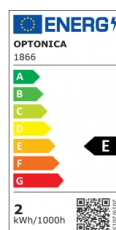

OPTONICA

LED Filament Bulb E27 G45

Power **Light color**

• 2W

Warm white

Stamps

Technical Specification

Catalog Number	1866
Brand	Optonica
Product Code	SP2-A2
Socket	E27
Power	2W
Energy Consumption	2 kWh/1000h
Input voltage	AC175-265V
Flux	250 lm
FLUX per watt	125lm/W
IP	20
Dimmable	No
Correlated Color Temperature	2700K
Light Color	Warm white
Wattage Equivalent	25W
EAN Code	3800156618664
Energy Efficiency Label	E

Beam angle	300°
Power Factor	0.5
Power LED	2W
On/Off Cycles	25 000x
Instant On	0.2s
Material	Glass
Operating Frequency	50-60 Hz
Temperature	-20°C / +40°C
Ra ≥	80
Life span	25 000 Hours
Color Code	827
Lumen maintenance at end of service life	70%
Size of product	45x74 mm
Size of package	80x45x45 mm
Size of Box	555x280x185 mm
Items per pack	1
Items per box	100
Gross weight	0,030 kg