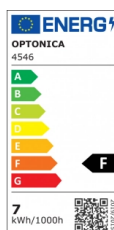

OPTONICA

LED S-Strip 2835 Bendable Non- Waterproof

Power **Light color**

• 7.2W

Neutral white

Stamps

Technical Specification

Catalog Number	4546
Brand	Optonica
Product Code	MO2835-A2
Power	7.2W
Energy Consumption	7.2/m kWh/1000h
Input voltage	DC12V
Flux	720lm
FLUX per watt	100lm/W
IP	20
Dimmable	Yes
Correlated Color Temperature	4500K
Light Color	Neutral white
EAN Code	3800156645462
Energy Efficiency Label	F
Beam angle	120°
Power Factor	0.5

On/Off Cycles	25 000x
Instant On	0.2s
Material	Flex PCB
Operating Frequency	50-60 Hz
Temperature	-20°C / +40°C
Ra ≥	80
Life span	25 000 Hours
Color Code	845
LED Type	SMD
LEDs/m	60
Power per meter	7.2W/m
Roll	5 m
Lumen maintenance at end of service life	70%
Size of product	5000x6x2 mm
Gross weight	0,077 kg
Net weight	0,013 kg
Warranty	2 Years