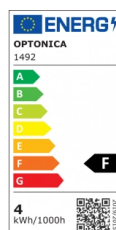

OPTONICA

LED Candle Bulb E14 G45 Golden Glass

Power   **Light color**

- 4W

Warm white

Stamps