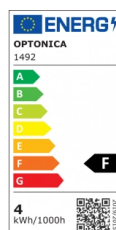

OPTONICA

LED Candle Bulb E14 G45 Golden Glass

Power **Light color**

- 4W

Warm white

Stamps

Technical Specification

| | |
|-------------------------------------|---------------|
| Catalog Number | 1492 |
| Brand | Optonica |
| Product Code | SP4-A4 |
| Socket | E14 |
| Power | 4W |
| Energy Consumption | 4 kWh/1000h |
| Input voltage | AC220-240V |
| Flux | 400 lm |
| FLUX per watt | 100lm/W |
| IP | 20 |
| Dimmable | No |
| Correlated Color Temperature | 2800K |
| Light Color | Warm white |
| Wattage Equivalent | 27W |
| EAN Code | 3800156614925 |
| Energy Efficiency Label | F |

| | |
|---|---------------|
| Beam angle | 300° |
| Power Factor | 0.9 |
| On/Off Cycles | 25 000x |
| Instant On | 0.1s |
| Material | Glass |
| Operating Frequency | 50-60 Hz |
| Temperature | -20°C / +40°C |
| Ra ≥ | 80 |
| Life span | 25 000 Hours |
| Color Code | 825 |
| Body Color | Golden Glass |
| LED Type | Filament |
| Lumen maintenance at end of service life | 70% |
| Size of product | φ45x78 mm |
| Size of package | 95x50x50 mm |
| Items per pack | 1 |
| Items per box | 100 |
| Gross weight | 0,020 kg |