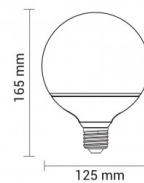

OPTONICA

LED Filament Bulb G125 E27

Power **Light color**

• 6.5W

Neutral white

Stamps

Technical Specification

Catalog Number	1861
Brand	Optonica
Product Code	SP6.5-A1
Socket	E27
Power	6.5W
Energy Consumption	6.5 kWh/1000h
Input voltage	AC175-265V
Flux	810 lm
FLUX per watt	125lm/W
IP	20
Dimmable	No
Correlated Color Temperature	4500K
Light Color	Neutral white
Wattage Equivalent	50W
EAN Code	3800156618619
Energy Efficiency Label	E

Beam angle	300°
Power Factor	0.5
Power LED	6.5W
On/Off Cycles	25 000x
Instant On	0.2s
Material	Glass
Operating Frequency	50-60 Hz
Temperature	-20°C / +40°C
Ra ≥	80
Life span	25 000 Hours
Color Code	845
Lumen maintenance at end of service life	70%
Size of product	125x165 mm
Size of package	175x130x125 mm
Items per pack	1
Items per box	50
Gross weight	0,219 kg
Net weight	0,146 kg