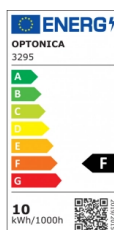

## LED COB Downlight Square Rotatable

**Power**   **Light color**

- 10W

Warm white

# Technical Specification

<b>Catalog Number</b>	3295
<b>Brand</b>	Optonica
<b>Product Code</b>	CB10-A1
<b>Power</b>	10W
<b>Energy Consumption</b>	10 kWh/1000h
<b>Input voltage</b>	AC100-240V
<b>Flux</b>	750 lm
<b>FLUX per watt</b>	75lm/W
<b>IP</b>	20
<b>Dimmable</b>	No
<b>Correlated Color Temperature</b>	2700K
<b>Light Color</b>	Warm white
<b>Wattage Equivalent</b>	50W
<b>EAN Code</b>	3800156632950
<b>Energy Efficiency Label</b>	F
<b>Beam angle</b>	50°

<b>Hole Size</b>	φ105 mm
<b>Power Factor</b>	0.9
<b>On/Off Cycles</b>	25 000x
<b>Instant On</b>	0.1s
<b>Material</b>	Plastic
<b>Operating Frequency</b>	50-60 Hz
<b>Temperature</b>	-20°C / +40°C
<b>Ra ≥</b>	80
<b>Life span</b>	25 000 Hours
<b>Color Code</b>	827
<b>Body Color</b>	White
<b>Mount Type</b>	Built-In
<b>Lumen maintenance at end of service life</b>	70%
<b>Size of product</b>	115x115x50 mm
<b>Size of package</b>	140x120x70 mm
<b>Items per pack</b>	1
<b>Items per box</b>	50
<b>Color Of The Shell</b>	White