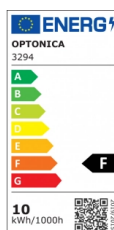

OPTONICA

LED COB Downlight Square Rotatable

Power **Light color**

- 10W

Neutral white

Stamps

Technical Specification

Catalog Number	3294
Brand	Optonica
Product Code	CB10-A1
Power	10W
Energy Consumption	10 kWh/1000h
Input voltage	AC100-240V
Flux	750 lm
FLUX per watt	75lm/W
IP	20
Dimmable	No
Correlated Color Temperature	4500K
Light Color	Neutral white
Wattage Equivalent	50W
EAN Code	3800156632943
Energy Efficiency Label	F
Beam angle	50°

Hole Size	φ105 mm
Power Factor	0.9
On/Off Cycles	25 000x
Instant On	0.1s
Material	Plastic
Operating Frequency	50-60 Hz
Temperature	-20°C / +40°C
Ra ≥	80
Life span	25 000 Hours
Color Code	845
Body Color	White
Mount Type	Built-In
Lumen maintenance at end of service life	70%
Size of product	115x115x50 mm
Size of package	140x120x70 mm
Items per pack	1
Items per box	50
Color Of The Shell	White