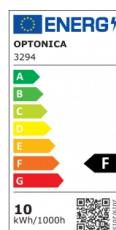

OPTONICA

LED COB Downlight Square Rotatable

Power **Light color**

- 10W

Neutral white

Stamps

Technical Specification

Catalog Number	3294
Brand	Optonica
Product Code	CB10-A1
Power	10W
Energy Consumption	10 kWh/1000h
Input voltage	AC100-240V
Flux	750 lm
FLUX per watt	75lm/W
IP	20
Dimmable	No
Correlated Color Temperature	4500K
Light Color	Neutral white
Wattage Equivalent	50W
EAN Code	3800156632943
Energy Efficiency Label	F
Beam angle	50°

Hole Size	φ105 mm
Power Factor	0.9
On/Off Cycles	25 000x
Instant On	0.1s
Material	Plastic
Operating Frequency	50-60 Hz
Temperature	-20°C / +40°C
Ra ≥	80
Life span	25 000 Hours
Color Code	845
Body Color	White
Mount Type	Built-In
Lumen maintenance at end of service life	70%
Size of product	115x115x50 mm
Size of package	140x120x70 mm
Items per pack	1
Items per box	50
Color Of The Shell	White