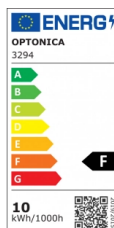

OPTONICA

LED COB Downlight Square Rotatable

Power **Light color**

- 10W

Neutral white

Stamps

Technical Specification

Catalog Number	3294
Brand	Optonica
Product Code	CB10-A1
Power	10W
Energy Consumption	10 kWh/1000h
Input voltage	AC100-240V
Flux	750 lm
FLUX per watt	75lm/W
IP	20
Dimmable	No
Correlated Color Temperature	4500K
Light Color	Neutral white
Wattage Equivalent	50W
EAN Code	3800156632943
Energy Efficiency Label	F
Beam angle	50°

Hole Size	φ105 mm
Power Factor	0.9
On/Off Cycles	25 000x
Instant On	0.1s
Material	Plastic
Operating Frequency	50-60 Hz
Temperature	-20°C / +40°C
Ra ≥	80
Life span	25 000 Hours
Color Code	845
Body Color	White
Mount Type	Built-In
Lumen maintenance at end of service life	70%
Size of product	115x115x50 mm
Size of package	140x120x70 mm
Items per pack	1
Items per box	50
Color Of The Shell	White