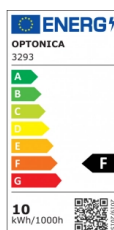

## LED COB Downlight Square Rotatable

**Power**   **Light color**

- 10W

White light

# Technical Specification

<b>Catalog Number</b>	3293
<b>Brand</b>	Optonica
<b>Product Code</b>	CB10-A1
<b>Power</b>	10W
<b>Energy Consumption</b>	10 kWh/1000h
<b>Input voltage</b>	AC100-240V
<b>Flux</b>	750 lm
<b>FLUX per watt</b>	75lm/W
<b>IP</b>	20
<b>Dimmable</b>	No
<b>Correlated Color Temperature</b>	6000K
<b>Light Color</b>	White light
<b>Wattage Equivalent</b>	50W
<b>EAN Code</b>	3800156632936
<b>Energy Efficiency Label</b>	F
<b>Beam angle</b>	50°

<b>Hole Size</b>	φ105 mm
<b>Power Factor</b>	0.9
<b>On/Off Cycles</b>	25 000x
<b>Instant On</b>	0.1s
<b>Material</b>	Plastic
<b>Operating Frequency</b>	50-60 Hz
<b>Temperature</b>	-20°C / +40°C
<b>Ra ≥</b>	80
<b>Life span</b>	25 000 Hours
<b>Color Code</b>	860
<b>Body Color</b>	White
<b>Mount Type</b>	Built-In
<b>Lumen maintenance at end of service life</b>	70%
<b>Size of product</b>	115x115x50 mm
<b>Size of package</b>	140x120x70 mm
<b>Items per pack</b>	1
<b>Items per box</b>	50
<b>Color Of The Shell</b>	White