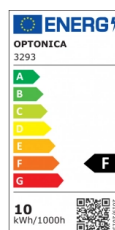

## LED COB Downlight Square Rotatable

**Power**   **Light color**

- 10W

White light

# Technical Specification

<b>Catalog Number</b>	3293
<b>Brand</b>	Optonica
<b>Product Code</b>	CB10-A1
<b>Power</b>	10W
<b>Energy Consumption</b>	10 kWh/1000h
<b>Input voltage</b>	AC100-240V
<b>Flux</b>	750 lm
<b>FLUX per watt</b>	75lm/W
<b>IP</b>	20
<b>Dimmable</b>	No
<b>Correlated Color Temperature</b>	6000K
<b>Light Color</b>	White light
<b>Wattage Equivalent</b>	50W
<b>EAN Code</b>	3800156632936
<b>Energy Efficiency Label</b>	F
<b>Beam angle</b>	50°

<b>Hole Size</b>	φ105 mm
<b>Power Factor</b>	0.9
<b>On/Off Cycles</b>	25 000x
<b>Instant On</b>	0.1s
<b>Material</b>	Plastic
<b>Operating Frequency</b>	50-60 Hz
<b>Temperature</b>	-20°C / +40°C
<b>Ra ≥</b>	80
<b>Life span</b>	25 000 Hours
<b>Color Code</b>	860
<b>Body Color</b>	White
<b>Mount Type</b>	Built-In
<b>Lumen maintenance at end of service life</b>	70%
<b>Size of product</b>	115x115x50 mm
<b>Size of package</b>	140x120x70 mm
<b>Items per pack</b>	1
<b>Items per box</b>	50
<b>Color Of The Shell</b>	White