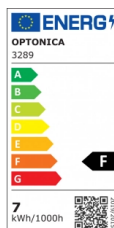

OPTONICA

LED COB Downlight Square Rotatable

Power **Light color**

- 7W

Warm white

Stamps

Technical Specification

Catalog Number	3289
Brand	Optonica
Product Code	CB7-A1
Power	7W
Energy Consumption	7 kWh/1000h
Input voltage	AC175-265V
Flux	525 lm
FLUX per watt	75lm/W
IP	20
Dimmable	No
Correlated Color Temperature	2700K
Light Color	Warm white
Wattage Equivalent	45W
EAN Code	3800156632899
Energy Efficiency Label	F
Beam angle	50°

Hole Size	φ75-80 mm
Power Factor	0.9
On/Off Cycles	25 000x
Instant On	0.1s
Material	Plastic
Operating Frequency	50-60 Hz
Temperature	-20°C / +40°C
Ra ≥	80
Life span	25 000 Hours
Color Code	827
Body Color	White
Mount Type	Built-In
Lumen maintenance at end of service life	70%
Size of product	90x90x40 mm
Size of package	115x100x60 mm
Items per pack	1
Items per box	50
Color Of The Shell	White