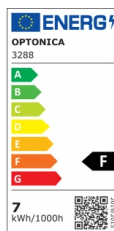

## LED COB Downlight Square Rotatable

**Power**   **Light color**

- 7W

Neutral white

# Technical Specification

<b>Catalog Number</b>	3288
<b>Brand</b>	Optonica
<b>Product Code</b>	CB7-A1
<b>Power</b>	7W
<b>Energy Consumption</b>	7 kWh/1000h
<b>Input voltage</b>	AC100-240V
<b>Flux</b>	525 lm
<b>FLUX per watt</b>	75lm/W
<b>IP</b>	20
<b>Dimmable</b>	No
<b>Correlated Color Temperature</b>	4500K
<b>Light Color</b>	Neutral white
<b>Wattage Equivalent</b>	45W
<b>EAN Code</b>	3800156632882
<b>Energy Efficiency Label</b>	F
<b>Beam angle</b>	50°

<b>Hole Size</b>	φ75-80 mm
<b>Power Factor</b>	0.9
<b>On/Off Cycles</b>	25 000x
<b>Instant On</b>	0.1s
<b>Material</b>	Plastic
<b>Operating Frequency</b>	50-60 Hz
<b>Temperature</b>	-20°C / +40°C
<b>Ra ≥</b>	80
<b>Life span</b>	25 000 Hours
<b>Color Code</b>	845
<b>Body Color</b>	White
<b>Mount Type</b>	Built-In
<b>Lumen maintenance at end of service life</b>	70%
<b>Size of product</b>	90x90x40 mm
<b>Size of package</b>	115x100x60 mm
<b>Items per pack</b>	1
<b>Items per box</b>	50
<b>Color Of The Shell</b>	White