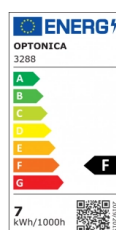

OPTONICA

LED COB Downlight Quadratisch Drehbar

Leistung **Lichtfarbe**

• 7W

Neutralweiß

Stamps

Technische Spezifikation

Katalognummer	3288
Brand	Optonica
Product Code	CB7-A1
Power	7W
Energy Consumption	7 kWh/1000h
Input voltage	AC175-265V
Flux	525 lm
FLUX per watt	75lm/W
IP	20
Dimmable	No
Correlated Color Temperature	4500K
Light Color	Neutralweiß
Wattage Equivalent	45W
EAN Code	3800156632882
Energy Efficiency Label	F
Beam angle	50°

Hole Size	φ75-80 mm
Power Factor	0.9
On/Off Cycles	25 000x
Instant On	0.1s
Material	Plastic
Operating Frequency	50-60 Hz
Temperature	-20°C / +40°C
Ra ≥	80
Life span	25 000 Hours
Color Code	845
Body Color	White
Mount Type	Built-In
Lumen maintenance at end of service life	70%
Size of product	90x90x40 mm
Size of package	115x100x60 mm
Items per pack	1
Items per box	50
Color Of The Shell	White