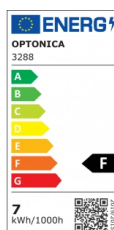

OPTONICA

LED COB Downlight Square Rotatable

Power **Light color**

- 7W

Neutral white

Stamps

Technical Specification

Catalog Number	3288
Brand	Optonica
Product Code	CB7-A1
Power	7W
Energy Consumption	7 kWh/1000h
Input voltage	AC100-240V
Flux	525 lm
FLUX per watt	75lm/W
IP	20
Dimmable	No
Correlated Color Temperature	4500K
Light Color	Neutral white
Wattage Equivalent	45W
EAN Code	3800156632882
Energy Efficiency Label	F
Beam angle	50°

Hole Size	φ75-80 mm
Power Factor	0.9
On/Off Cycles	25 000x
Instant On	0.1s
Material	Plastic
Operating Frequency	50-60 Hz
Temperature	-20°C / +40°C
Ra ≥	80
Life span	25 000 Hours
Color Code	845
Body Color	White
Mount Type	Built-In
Lumen maintenance at end of service life	70%
Size of product	90x90x40 mm
Size of package	115x100x60 mm
Items per pack	1
Items per box	50
Color Of The Shell	White