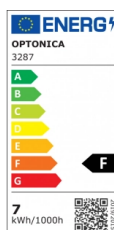

OPTONICA

LED COB Downlight Square Rotatable

Power **Light color**

- 7W

White light

Stamps

Technical Specification

Catalog Number	3287
Brand	Optonica
Product Code	CB7-A1
Power	7W
Energy Consumption	7 kWh/1000h
Input voltage	AC100-240V
Flux	525 lm
FLUX per watt	75lm/W
IP	20
Dimmable	No
Correlated Color Temperature	6000K
Light Color	White light
Wattage Equivalent	45W
EAN Code	3800156632875
Energy Efficiency Label	F
Beam angle	50°

Hole Size	φ75-80 mm
Power Factor	0.9
On/Off Cycles	25 000x
Instant On	0.1s
Material	Plastic
Operating Frequency	50-60 Hz
Temperature	-20°C / +40°C
Ra ≥	80
Life span	25 000 Hours
Color Code	860
Body Color	White
Mount Type	Built-In
Lumen maintenance at end of service life	70%
Size of product	90x90x40 mm
Size of package	115x100x60 mm
Items per pack	1
Items per box	50
Color Of The Shell	White