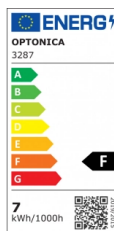

OPTONICA

LED COB Downlight Square Rotatable

Power **Light color**

- 7W

White light

Stamps

Technical Specification

Catalog Number	3287
Brand	Optonica
Product Code	CB7-A1
Power	7W
Energy Consumption	7 kWh/1000h
Input voltage	AC100-240V
Flux	525 lm
FLUX per watt	75lm/W
IP	20
Dimmable	No
Correlated Color Temperature	6000K
Light Color	White light
Wattage Equivalent	45W
EAN Code	3800156632875
Energy Efficiency Label	F
Beam angle	50°

Hole Size	φ75-80 mm
Power Factor	0.9
On/Off Cycles	25 000x
Instant On	0.1s
Material	Plastic
Operating Frequency	50-60 Hz
Temperature	-20°C / +40°C
Ra ≥	80
Life span	25 000 Hours
Color Code	860
Body Color	White
Mount Type	Built-In
Lumen maintenance at end of service life	70%
Size of product	90x90x40 mm
Size of package	115x100x60 mm
Items per pack	1
Items per box	50
Color Of The Shell	White