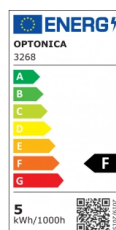

## LED COB Downlight Square Rotatable

**Power**   **Light color**

- 5W

Neutral white

# Technical Specification

<b>Catalog Number</b>	3268
<b>Brand</b>	Optonica
<b>Product Code</b>	CB5-A1
<b>Power</b>	5W
<b>Energy Consumption</b>	5 kWh/1000h
<b>Input voltage</b>	AC100-240V
<b>Flux</b>	375 lm
<b>FLUX per watt</b>	75lm/W
<b>IP</b>	20
<b>Dimmable</b>	No
<b>Correlated Color Temperature</b>	4000K
<b>Light Color</b>	Neutral white
<b>Wattage Equivalent</b>	25W
<b>EAN Code</b>	3800156632684
<b>Energy Efficiency Label</b>	F
<b>Beam angle</b>	50°

<b>Hole Size</b>	φ75-80 mm
<b>Power Factor</b>	0.9
<b>On/Off Cycles</b>	25 000x
<b>Instant On</b>	0.1s
<b>Material</b>	Plastic
<b>Operating Frequency</b>	50-60 Hz
<b>Temperature</b>	-20°C / +40°C
<b>Ra ≥</b>	80
<b>Life span</b>	25 000 Hours
<b>Color Code</b>	845
<b>Body Color</b>	White
<b>Mount Type</b>	Built-In
<b>Lumen maintenance at end of service life</b>	70%
<b>Size of product</b>	90x90x40 mm
<b>Size of package</b>	115x100x60 mm
<b>Items per pack</b>	1
<b>Items per box</b>	50
<b>Color Of The Shell</b>	White