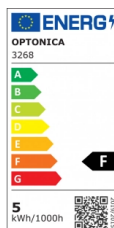

## LED COB Downlight Square Rotatable

**Power**   **Light color**

- 5W

Neutral white

# Technical Specification

<b>Catalog Number</b>	3268
<b>Brand</b>	Optonica
<b>Product Code</b>	CB5-A1
<b>Power</b>	5W
<b>Energy Consumption</b>	5 kWh/1000h
<b>Input voltage</b>	AC100-240V
<b>Flux</b>	375 lm
<b>FLUX per watt</b>	75lm/W
<b>IP</b>	20
<b>Dimmable</b>	No
<b>Correlated Color Temperature</b>	4000K
<b>Light Color</b>	Neutral white
<b>Wattage Equivalent</b>	25W
<b>EAN Code</b>	3800156632684
<b>Energy Efficiency Label</b>	F
<b>Beam angle</b>	50°

<b>Hole Size</b>	φ75-80 mm
<b>Power Factor</b>	0.9
<b>On/Off Cycles</b>	25 000x
<b>Instant On</b>	0.1s
<b>Material</b>	Plastic
<b>Operating Frequency</b>	50-60 Hz
<b>Temperature</b>	-20°C / +40°C
<b>Ra ≥</b>	80
<b>Life span</b>	25 000 Hours
<b>Color Code</b>	845
<b>Body Color</b>	White
<b>Mount Type</b>	Built-In
<b>Lumen maintenance at end of service life</b>	70%
<b>Size of product</b>	90x90x40 mm
<b>Size of package</b>	115x100x60 mm
<b>Items per pack</b>	1
<b>Items per box</b>	50
<b>Color Of The Shell</b>	White