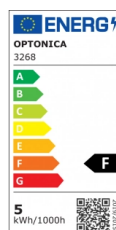

OPTONICA

LED COB Downlight Square Rotatable

Power Light color

- 5W

Neutral white

Stamps

Technical Specification

Catalog Number	3268
Brand	Optonica
Product Code	CB5-A1
Power	5W
Energy Consumption	5 kWh/1000h
Input voltage	AC100-240V
Flux	375 lm
FLUX per watt	75lm/W
IP	20
Dimmable	No
Correlated Color Temperature	4000K
Light Color	Neutral white
Wattage Equivalent	25W
EAN Code	3800156632684
Energy Efficiency Label	F
Beam angle	50°

Hole Size	φ75-80 mm
Power Factor	0.9
On/Off Cycles	25 000x
Instant On	0.1s
Material	Plastic
Operating Frequency	50-60 Hz
Temperature	-20°C / +40°C
Ra ≥	80
Life span	25 000 Hours
Color Code	845
Body Color	White
Mount Type	Built-In
Lumen maintenance at end of service life	70%
Size of product	90x90x40 mm
Size of package	115x100x60 mm
Items per pack	1
Items per box	50
Color Of The Shell	White