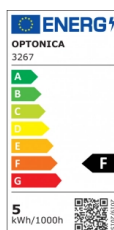

### Power Light color

- 5W

White light

# Technical Specification

<b>Catalog Number</b>	3267
<b>Brand</b>	Optonica
<b>Product Code</b>	CB5-A1
<b>Power</b>	5W
<b>Energy Consumption</b>	5 kWh/1000h
<b>Input voltage</b>	AC100-240V
<b>Flux</b>	375 lm
<b>FLUX per watt</b>	75lm/W
<b>IP</b>	20
<b>Dimmable</b>	No
<b>Correlated Color Temperature</b>	6000K
<b>Light Color</b>	White light
<b>Wattage Equivalent</b>	25W
<b>EAN Code</b>	3800156632677
<b>Energy Efficiency Label</b>	F
<b>Beam angle</b>	50°

<b>Hole Size</b>	φ75-80 mm
<b>Power Factor</b>	0.9
<b>On/Off Cycles</b>	25 000x
<b>Instant On</b>	0.1s
<b>Material</b>	Plastic
<b>Operating Frequency</b>	50-60 Hz
<b>Temperature</b>	-20°C / +40°C
<b>Ra ≥</b>	80
<b>Life span</b>	25 000 Hours
<b>Color Code</b>	860
<b>Body Color</b>	White
<b>Mount Type</b>	Built-In
<b>Lumen maintenance at end of service life</b>	70%
<b>Size of product</b>	90x90x40 mm
<b>Size of package</b>	115x100x60 mm
<b>Items per pack</b>	1
<b>Items per box</b>	50
<b>Color Of The Shell</b>	White