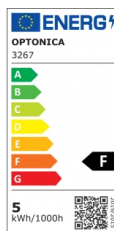

### Power Light color

- 5W

White light

# Technical Specification

<b>Catalog Number</b>	3267
<b>Brand</b>	Optonica
<b>Product Code</b>	CB5-A1
<b>Power</b>	5W
<b>Energy Consumption</b>	5 kWh/1000h
<b>Input voltage</b>	AC100-240V
<b>Flux</b>	375 lm
<b>FLUX per watt</b>	75lm/W
<b>IP</b>	20
<b>Dimmable</b>	No
<b>Correlated Color Temperature</b>	6000K
<b>Light Color</b>	White light
<b>Wattage Equivalent</b>	25W
<b>EAN Code</b>	3800156632677
<b>Energy Efficiency Label</b>	F
<b>Beam angle</b>	50°

<b>Hole Size</b>	φ75-80 mm
<b>Power Factor</b>	0.9
<b>On/Off Cycles</b>	25 000x
<b>Instant On</b>	0.1s
<b>Material</b>	Plastic
<b>Operating Frequency</b>	50-60 Hz
<b>Temperature</b>	-20°C / +40°C
<b>Ra ≥</b>	80
<b>Life span</b>	25 000 Hours
<b>Color Code</b>	860
<b>Body Color</b>	White
<b>Mount Type</b>	Built-In
<b>Lumen maintenance at end of service life</b>	70%
<b>Size of product</b>	90x90x40 mm
<b>Size of package</b>	115x100x60 mm
<b>Items per pack</b>	1
<b>Items per box</b>	50
<b>Color Of The Shell</b>	White