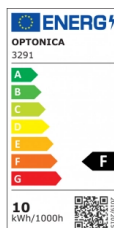

OPTONICA

LED COB Downlight Round Rotatable

Power   **Light color**

- 10W

Neutral white

Stamps