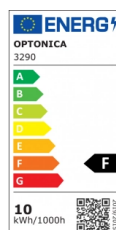

OPTONICA

LED COB Downlight Round Rotatable

Power **Light color**

- 10W

White light

Stamps

Technical Specification

Catalog Number	3290
Brand	Optonica
Product Code	CB7-A1
Power	10W
Energy Consumption	10 kWh/1000h
Input voltage	AC100-240V
Flux	750 lm
FLUX per watt	75lm/W
IP	20
Dimmable	No
Correlated Color Temperature	6000K
Light Color	White light
Wattage Equivalent	50W
EAN Code	3800156632905
Energy Efficiency Label	F
Beam angle	50°

Hole Size	φ105 mm
Power Factor	0.9
On/Off Cycles	25 000x
Instant On	0.1s
Material	Plastic
Operating Frequency	50-60 Hz
Temperature	-20°C / +40°C
Ra ≥	80
Life span	25 000 Hours
Color Code	860
Body Color	White
Lumen maintenance at end of service life	70%
Size of product	φ115x50 mm
Size of package	120x120x70 mm
Items per pack	1
Items per box	50
Color Of The Shell	White
Mounting dimensions	Ø 100 mm