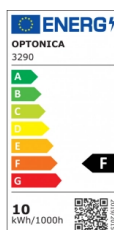

## LED COB Downlight Round Rotatable

**Power**   **Light color**

- 10W

White light

# Technical Specification

<b>Catalog Number</b>	3290
<b>Brand</b>	Optonica
<b>Product Code</b>	CB7-A1
<b>Power</b>	10W
<b>Energy Consumption</b>	10 kWh/1000h
<b>Input voltage</b>	AC100-240V
<b>Flux</b>	750 lm
<b>FLUX per watt</b>	75lm/W
<b>IP</b>	20
<b>Dimmable</b>	No
<b>Correlated Color Temperature</b>	6000K
<b>Light Color</b>	White light
<b>Wattage Equivalent</b>	50W
<b>EAN Code</b>	3800156632905
<b>Energy Efficiency Label</b>	F
<b>Beam angle</b>	50°

<b>Hole Size</b>	φ105 mm
<b>Power Factor</b>	0.9
<b>On/Off Cycles</b>	25 000x
<b>Instant On</b>	0.1s
<b>Material</b>	Plastic
<b>Operating Frequency</b>	50-60 Hz
<b>Temperature</b>	-20°C / +40°C
<b>Ra ≥</b>	80
<b>Life span</b>	25 000 Hours
<b>Color Code</b>	860
<b>Body Color</b>	White
<b>Lumen maintenance at end of service life</b>	70%
<b>Size of product</b>	φ115x50 mm
<b>Size of package</b>	120x120x70 mm
<b>Items per pack</b>	1
<b>Items per box</b>	50
<b>Color Of The Shell</b>	White
<b>Mounting dimensions</b>	Ø 100 mm