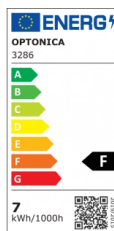

### Power Light color

- 7W

Warm white

# Technical Specification

<b>Catalog Number</b>	3286
<b>Brand</b>	Optonica
<b>Product Code</b>	CB7-A1
<b>Power</b>	7W
<b>Energy Consumption</b>	7 kWh/1000h
<b>Input voltage</b>	AC100-240V
<b>Flux</b>	525 lm
<b>FLUX per watt</b>	75lm/W
<b>IP</b>	20
<b>Dimmable</b>	No
<b>Correlated Color Temperature</b>	2700K
<b>Light Color</b>	Warm white
<b>Wattage Equivalent</b>	35W
<b>EAN Code</b>	3800156632868
<b>Energy Efficiency Label</b>	F
<b>Beam angle</b>	50°

<b>Hole Size</b>	φ75-80 mm
<b>Power Factor</b>	0.9
<b>On/Off Cycles</b>	25 000x
<b>Instant On</b>	0.1s
<b>Material</b>	Plastic
<b>Operating Frequency</b>	50-60 Hz
<b>Temperature</b>	-20°C / +40°C
<b>Ra ≥</b>	80
<b>Life span</b>	25 000 Hours
<b>Color Code</b>	827
<b>Body Color</b>	White
<b>Lumen maintenance at end of service life</b>	70%
<b>Size of product</b>	φ90x40 mm
<b>Size of package</b>	100x100x60 mm
<b>Items per pack</b>	1
<b>Items per box</b>	50
<b>Color Of The Shell</b>	White
<b>Mounting dimensions</b>	Ø 75 mm