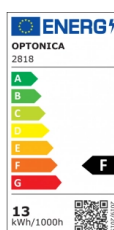

OPTONICA

LED Surface Ceiling Light With 3 Hours Emergency Kit

Power **Light color**

- 13W 
Warm white

Stamps

Technical Specification

Catalog Number	2818
Brand	Optonica
Product Code	DL13-A4
Power	13W
Energy Consumption	13 kWh/1000h
Input voltage	AC220-240V
Flux	1050 lm
FLUX per watt	80lm/W
IP	65
Dimmable	No
Correlated Color Temperature	2700K
Light Color	Warm white
Wattage Equivalent	70W
EAN Code	3800156628182
Energy Efficiency Label	F
Beam angle	120°

Power Factor	0.9
On/Off Cycles	25 000x
Instant On	0.1s
Material	Plastic
Operating Frequency	50-60 Hz
Temperature	-30°C / +50°C
Ra ≥	80
Life span	25 000 Hours
Color Code	827
Body Color	White
Mount Type	Ceiling
Lumen maintenance at end of service life	70%
Size of product	φ320x113 mm
Size of package	330x330x110 mm
Items per pack	1
Items per box	10
Color Of The Shell	White
Emergency Mode	3-hours Emergency Duration