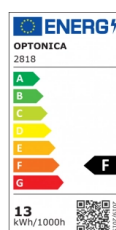

OPTONICA

LED Surface Ceiling Light With 3 Hours Emergency Kit

Power **Light color**

- 13W 
Warm white

Stamps

Technical Specification

Catalog Number	2818
Brand	Optonica
Product Code	DL13-A4
Power	13W
Energy Consumption	13 kWh/1000h
Input voltage	AC220-240V
Flux	1050 lm
FLUX per watt	80lm/W
IP	65
Dimmable	No
Correlated Color Temperature	2700K
Light Color	Warm white
Wattage Equivalent	70W
EAN Code	3800156628182
Energy Efficiency Label	F
Beam angle	120°

Power Factor	0.9
On/Off Cycles	25 000x
Instant On	0.1s
Material	Plastic
Operating Frequency	50-60 Hz
Temperature	-30°C / +50°C
Ra ≥	80
Life span	25 000 Hours
Color Code	827
Body Color	White
Mount Type	Ceiling
Lumen maintenance at end of service life	70%
Size of product	φ320x113 mm
Size of package	330x330x110 mm
Items per pack	1
Items per box	10
Color Of The Shell	White
Emergency Mode	3-hours Emergency Duration