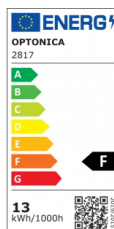

## Technical Specification

Catalog Number

2817

<b>Brand</b>	Optonica
<b>Product Code</b>	DL13-A4
<b>Power</b>	13W
<b>Energy Consumption</b>	13 kWh/1000h
<b>Input voltage</b>	AC220-240V
<b>Flux</b>	1050 lm
<b>FLUX per watt</b>	80lm/W
<b>IP</b>	65
<b>Dimmable</b>	No
<b>Correlated Color Temperature</b>	4500K
<b>Light Color</b>	Neutral white
<b>Wattage Equivalent</b>	70W
<b>EAN Code</b>	3800156628175
<b>Energy Efficiency Label</b>	F
<b>Beam angle</b>	120°
<b>Power Factor</b>	0.9
<b>On/Off Cycles</b>	25 000x
<b>Instant On</b>	0.1s

<b>Material</b>	Plastic
<b>Operating Frequency</b>	50-60 Hz
<b>Temperature</b>	-20°C / +40°C
<b>Ra ≥</b>	80
<b>Life span</b>	25 000 Hours
<b>Color Code</b>	845
<b>Body Color</b>	White
<b>Mount Type</b>	Ceiling
<b>Lumen maintenance at end of service life</b>	70%
<b>Size of product</b>	φ320x113 mm
<b>Size of package</b>	330x330x110 mm
<b>Items per pack</b>	1
<b>Items per box</b>	10
<b>Color Of The Shell</b>	White
<b>Emergency Mode</b>	3-hours Emergency Duration
<b>Gross weight</b>	0,914 kg
<b>Net weight</b>	0,723 kg
<b>Warranty</b>	2 Years