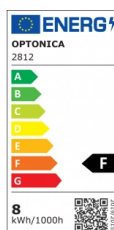

OPTONICA

LED Surface Ceiling With 3 Hours Emergency Kit

Power **Light color**

- 8W

Warm white

Stamps

Technical Specification

Catalog Number	2812
Brand	Optonica
Product Code	DL8-A5
Power	8W
Energy Consumption	8 kWh/1000h
Input voltage	AC220-240V
Flux	640 lm
FLUX per watt	80lm/W
IP	65
Dimmable	No
Correlated Color Temperature	2700K
Light Color	Warm white
Wattage Equivalent	43W
EAN Code	3800156628120
Energy Efficiency Label	F
Beam angle	120°

Power Factor	0.9
On/Off Cycles	25 000x
Instant On	0.1s
Material	Plastic
Operating Frequency	50-60 Hz
Temperature	-20°C / +40°C
Ra ≥	80
Life span	25 000 Hours
Color Code	827
Body Color	White
Mount Type	Ceiling
Lumen maintenance at end of service life	70%
Size of product	φ270x102 mm
Size of package	280x280x100 mm
Items per pack	1
Items per box	16
Color Of The Shell	White
Gross weight	0,630 kg