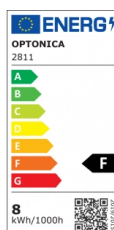

OPTONICA

LED Surface Ceiling With 3 Hours Emergency Kit

Power **Light color**

- 8W

Neutral white

Stamps

Technical Specification

Catalog Number	2811
Brand	Optonica
Product Code	DL8-A5
Power	8W
Energy Consumption	8 kWh/1000h
Input voltage	AC220-240V
Flux	640 lm
FLUX per watt	80lm/W
IP	65
Dimmable	No
Correlated Color Temperature	4500K
Light Color	Neutral white
Wattage Equivalent	43W
EAN Code	3800156628113
Energy Efficiency Label	F
Beam angle	120°

Power Factor	0.9
On/Off Cycles	25 000x
Instant On	0.1s
Material	Plastic
Operating Frequency	50-60 Hz
Temperature	-20°C / +40°C
Ra ≥	80
Life span	25 000 Hours
Color Code	845
Body Color	White
Mount Type	Ceiling
Lumen maintenance at end of service life	70%
Size of product	φ270x102 mm
Size of package	280x280x100 mm
Items per pack	1
Items per box	16
Color Of The Shell	White
Gross weight	0,630 kg