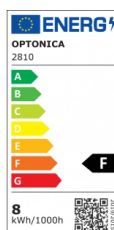

OPTONICA

LED Surface Ceiling With Microwave Sensor

Power   **Light color**

• 8W

Warm white

Stamps