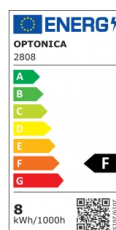

## LED Surface Ceiling Light

**Power**   **Light color**

- 8W

Warm white

# Technical Specification

<b>Catalog Number</b>	2808
<b>Brand</b>	Optonica
<b>Product Code</b>	DL8-A3
<b>Power</b>	8W
<b>Energy Consumption</b>	8 kWh/1000h
<b>Input voltage</b>	AC220-240V
<b>Flux</b>	640 lm
<b>FLUX per watt</b>	80lm/W
<b>IP</b>	65
<b>Dimmable</b>	No
<b>Correlated Color Temperature</b>	2700K
<b>Light Color</b>	Warm white
<b>Wattage Equivalent</b>	43W
<b>EAN Code</b>	3800156628083
<b>Energy Efficiency Label</b>	F
<b>Beam angle</b>	120°

<b>Power Factor</b>	0.9
<b>On/Off Cycles</b>	25 000x
<b>Instant On</b>	0.1s
<b>Material</b>	Plastic
<b>Operating Frequency</b>	50-60 Hz
<b>Temperature</b>	-20°C / +40°C
<b>Ra ≥</b>	80
<b>Life span</b>	25 000 Hours
<b>Color Code</b>	827
<b>Body Color</b>	White
<b>Mount Type</b>	Ceiling
<b>Lumen maintenance at end of service life</b>	70%
<b>Size of product</b>	φ270x102 mm
<b>Size of package</b>	280x280x100 mm
<b>Items per pack</b>	1
<b>Items per box</b>	16
<b>Color Of The Shell</b>	White
<b>Gross weight</b>	0,550 kg