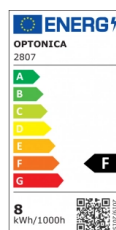

## LED Surface Ceiling Light

**Power**   **Light color**

- 8W

Neutral white

# Technical Specification

<b>Catalog Number</b>	2807
<b>Brand</b>	Optonica
<b>Product Code</b>	DL8-A3
<b>Power</b>	8W
<b>Energy Consumption</b>	8 kWh/1000h
<b>Input voltage</b>	AC220-240V
<b>Flux</b>	640 lm
<b>FLUX per watt</b>	80lm/W
<b>IP</b>	65
<b>Dimmable</b>	No
<b>Correlated Color Temperature</b>	4500K
<b>Light Color</b>	Neutral white
<b>Wattage Equivalent</b>	43W
<b>EAN Code</b>	3800156628076
<b>Energy Efficiency Label</b>	F
<b>Beam angle</b>	120°

<b>Power Factor</b>	0.9
<b>On/Off Cycles</b>	25 000x
<b>Instant On</b>	0.1s
<b>Material</b>	Plastic
<b>Operating Frequency</b>	50-60 Hz
<b>Temperature</b>	-20°C / +40°C
<b>Ra ≥</b>	80
<b>Life span</b>	25 000 Hours
<b>Color Code</b>	845
<b>Body Color</b>	White
<b>Mount Type</b>	Ceiling
<b>Lumen maintenance at end of service life</b>	70%
<b>Size of product</b>	φ270x102 mm
<b>Size of package</b>	280x280x100 mm
<b>Items per pack</b>	1
<b>Items per box</b>	16
<b>Color Of The Shell</b>	White
<b>Gross weight</b>	0,550 kg