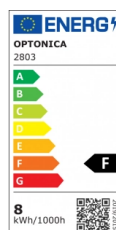

Stamps

Technical Specification