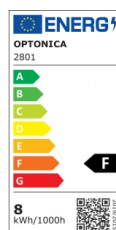

OPTONICA

LED Surface Ceiling

Power Light color

- 8W

White light

Stamps

Technical Specification

Catalog Number	2801
Brand	Optonica
Product Code	DL8-A2
Power	8W
Energy Consumption	8 kWh/1000h
Input voltage	AC220-240V
Flux	640 lm
FLUX per watt	80lm/W
IP	54
Dimmable	No
Correlated Color Temperature	6000K
Light Color	White light
Wattage Equivalent	40W
EAN Code	3800156628014
Energy Efficiency Label	F
Beam angle	120°
Power Factor	0.9
On/Off Cycles	25 000x

Instant On	0.1s
Material	Plastic
Operating Frequency	50-60 Hz
Temperature	-20°C / +40°C
Ra ≥	80
Life span	25 000 Hours
Color Code	860
Body Color	White
Mount Type	Ceiling
Lumen maintenance at end of service life	70%
Size of product	160x90x51 mm
Size of package	165x95x60 mm
Items per pack	1
Items per box	32
Color Of The Shell	White
Gross weight	0,150 kg
Net weight	0,113 kg
Warranty	2 Years