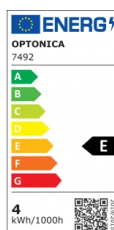

OPTONICA

LED Wall Light Round 4 Diodes Grey Body

Power **Light color**

• 4W

Neutral white

Stamps

Technical Specification

Catalog Number	7492
Brand	Optonica
Product Code	WL4-A1
Power	4W
Energy Consumption	4 kWh/1000h
Input voltage	AC220-240V
Flux	440 lm
FLUX per watt	110lm/W
IP	54
Dimmable	No
Correlated Color Temperature	4000K
Light Color	Neutral white
Wattage Equivalent	29W
EAN Code	3800156674929
Energy Efficiency Label	E
Beam angle	90°

Power Factor	0.9
On/Off Cycles	25 000x
Instant On	0.1s
Material	Aluminium
Operating Frequency	50-60 Hz
Temperature	-20°C / +40°C
Life span	25 000 Hours
Color Code	840
Body Color	Gray
LED Type	Cree
Mount Type	Wall Installation
Lumen maintenance at end of service life	70%
Size of product	φ110 mm
Size of package	115x115x115 mm
Items per pack	1
Items per box	20
Color Of The Shell	Grey
Gross weight	0,650 kg