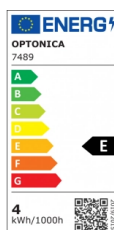

OPTONICA

LED Wall Light Round 4 Diodes Grey Body

Power **Light color**

• 4W

Warm white

Stamps

Technical Specification

Catalog Number	7489
Brand	Optonica
Product Code	WL4-A1
Power	4W
Energy Consumption	4 kWh/1000h
Input voltage	AC220-240V
Flux	440 lm
FLUX per watt	110lm/W
IP	54
Dimmable	No
Correlated Color Temperature	3000K
Light Color	Warm white
Wattage Equivalent	29W
EAN Code	3800156674899
Energy Efficiency Label	E
Beam angle	90°

Power Factor	0.9
On/Off Cycles	25 000x
Instant On	0.1s
Material	Aluminium
Operating Frequency	50-60 Hz
Temperature	-20°C / +40°C
Life span	25 000 Hours
Color Code	830
Body Color	Gray
LED Type	Cree
Mount Type	Wall Installation
Lumen maintenance at end of service life	70%
Size of product	φ110 mm
Size of package	115x115x115 mm
Items per pack	1
Items per box	20
Color Of The Shell	Grey
Gross weight	0,650 kg