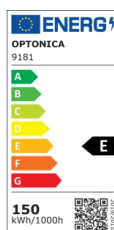

OPTONICA

LED Street Light BRIDGELUX3030

Power **Light color**

- 150W

White light

Stamps

Technical Specification

Catalog Number	9181
Brand	Optonica
Product Code	SL150-A3
Power	150W
Energy Consumption	150 kWh/1000h
Input voltage	AC220-240V
Flux	14250 lm
FLUX per watt	95 lm/W
IP	65
Dimmable	No
Correlated Color Temperature	6000K
Light Color	White light
EAN Code	3800156691810
Energy Efficiency Label	E
Beam angle	120°
Hole Size	Ø65 mm

Power Factor	0.95
On/Off Cycles	35 000x
Instant On	0.1s
Material	Aluminium
Operating Frequency	50-60 Hz
Temperature	-20°C / +40°C
Ra ≥	70
Life span	50 000 Hours
Color Code	857
LED Type	Bridgelux
Lumen maintenance at end of service life	70%
Size of product	705x365x156 mm
Size of package	710x370x230 mm
Items per pack	1
Items per box	1
Rated Current	0.75A
Gross weight	9,400 kg
Net weight	8,5455 kg