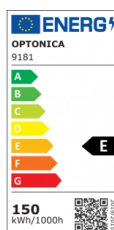

OPTONICA

LED Street Light BRIDGELUX3030

Power

- 150W

Light color

White light

Stamps

Technical Specification

Catalog Number	9181
Brand	Optonica
Product Code	SL150-A3
Power	150W
Energy Consumption	150 kWh/1000h
Input voltage	AC220-240V
Flux	14250 lm
FLUX per watt	95 lm/W
IP	65
Dimmable	No
Correlated Color Temperature	6000K
Light Color	White light
EAN Code	3800156691810
Energy Efficiency Label	E
Beam angle	120°
Hole Size	Ø65 mm

Power Factor	0.95
On/Off Cycles	35 000x
Instant On	0.1s
Material	Aluminium
Operating Frequency	50-60 Hz
Temperature	-20°C / +40°C
Ra ≥	70
Life span	50 000 Hours
Color Code	857
LED Type	Bridgelux
Lumen maintenance at end of service life	70%
Size of product	705x365x156 mm
Size of package	710x370x230 mm
Items per pack	1
Items per box	1
Rated Current	0.75A
Gross weight	9,400 kg
Net weight	8,5455 kg