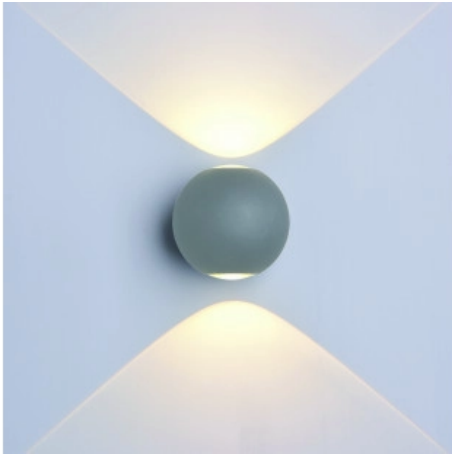

OPTONICA

LED Wall Light Round Grey Body

Power **Light color**

- 6W

Neutral white

Stamps

Technical Specification

Catalog Number	7498
Brand	Optonica
Product Code	WL6-A5
Power	6W
Energy Consumption	6 kWh/1000h
Input voltage	AC220-240V
Flux	660 lm
FLUX per watt	110lm/W
IP	54
Dimmable	No
Correlated Color Temperature	4000K
Light Color	Neutral white
Wattage Equivalent	44W
EAN Code	3800156674981
Energy Efficiency Label	E
Beam angle	90°

Power Factor	0.9
On/Off Cycles	25 000x
Instant On	0.1s
Material	Aluminium
Operating Frequency	50-60 Hz
Temperature	-20°C / +40°C
Life span	25 000 Hours
Color Code	840
Body Color	Gray
LED Type	Cree
Lumen maintenance at end of service life	70%
Size of product	φ110 mm
Size of package	115x115x115 mm
Items per pack	1
Items per box	20
Color Of The Shell	Grey
Gross weight	0,700 kg
Net weight	0,640 kg