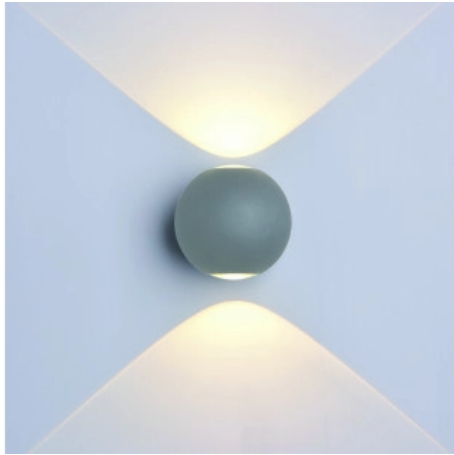

OPTONICA

LED Wall Light Round Grey Body

Power **Light color**

- 6W

Neutral white

Stamps

Technical Specification

Catalog Number	7498
Brand	Optonica
Product Code	WL6-A5
Power	6W
Energy Consumption	6 kWh/1000h
Input voltage	AC220-240V
Flux	660 lm
FLUX per watt	110lm/W
IP	54
Dimmable	No
Correlated Color Temperature	4000K
Light Color	Neutral white
Wattage Equivalent	44W
EAN Code	3800156674981
Energy Efficiency Label	E
Beam angle	90°

Power Factor	0.9
On/Off Cycles	25 000x
Instant On	0.1s
Material	Aluminium
Operating Frequency	50-60 Hz
Temperature	-20°C / +40°C
Life span	25 000 Hours
Color Code	840
Body Color	Gray
LED Type	Cree
Lumen maintenance at end of service life	70%
Size of product	φ110 mm
Size of package	115x115x115 mm
Items per pack	1
Items per box	20
Color Of The Shell	Grey
Gross weight	0,700 kg
Net weight	0,640 kg