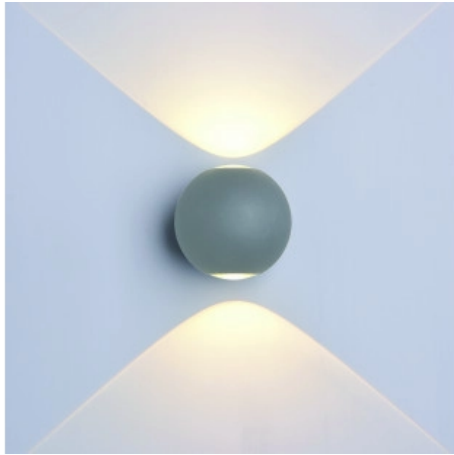

OPTONICA

LED Wall Light Round Grey Body

Power **Light color**

- 6W

Warm white

Stamps

Technical Specification

Catalog Number	7495
Brand	Optonica
Product Code	WL6-A5
Power	6W
Energy Consumption	6 kWh/1000h
Input voltage	AC220-240V
Flux	660 lm
FLUX per watt	110lm/W
IP	54
Dimmable	No
Correlated Color Temperature	3000K
Light Color	Warm white
Wattage Equivalent	44W
EAN Code	3800156674950
Energy Efficiency Label	E
Beam angle	90°

Power Factor	0.9
On/Off Cycles	25 000x
Instant On	0.1s
Material	Aluminium
Operating Frequency	50-60 Hz
Temperature	-20°C / +40°C
Life span	25 000 Hours
Color Code	830
Body Color	Gray
LED Type	Cree
Lumen maintenance at end of service life	70%
Size of product	φ110 mm
Size of package	115x115x115 mm
Items per pack	1
Items per box	20
Color Of The Shell	Grey
Gross weight	0,700 kg
Net weight	0,640 kg