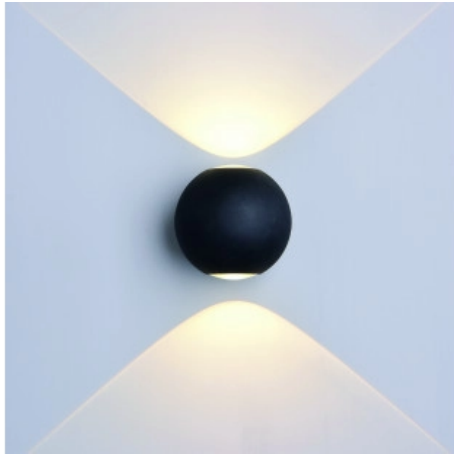

## LED Wall Light Round Black Body

**Power**   **Light color**

- 6W

Neutral white