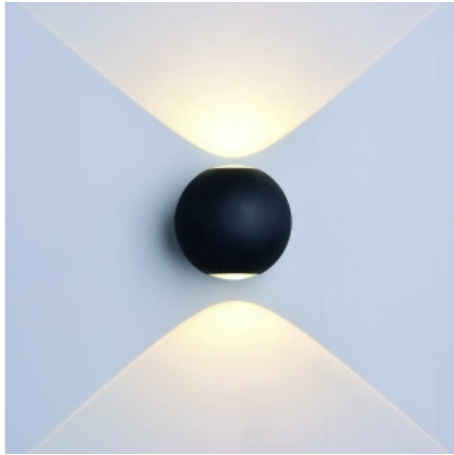

OPTONICA

LED Wall Light Round Black Body

Power **Light color**

- 6W

Neutral white

Stamps

Technical Specification

Catalog Number	7497
Brand	Optonica
Product Code	WL6-A5
Power	6W
Energy Consumption	6 kWh/1000h
Input voltage	AC220-240V
Flux	660 lm
FLUX per watt	110lm/W
IP	54
Dimmable	No
Correlated Color Temperature	4000K
Light Color	Neutral white
Wattage Equivalent	44W
EAN Code	3800156674974
Energy Efficiency Label	E
Beam angle	90°

Power Factor	0.9
On/Off Cycles	25 000x
Instant On	0.1s
Material	Aluminium
Operating Frequency	50-60 Hz
Temperature	-20°C / +40°C
Life span	25 000 Hours
Color Code	840
Body Color	Black
LED Type	Cree
Lumen maintenance at end of service life	70%
Size of product	φ110 mm
Size of package	115x115x115 mm
Color Of The Shell	Black
Gross weight	0,700 kg
Net weight	0,640 kg
Warranty	2 Years