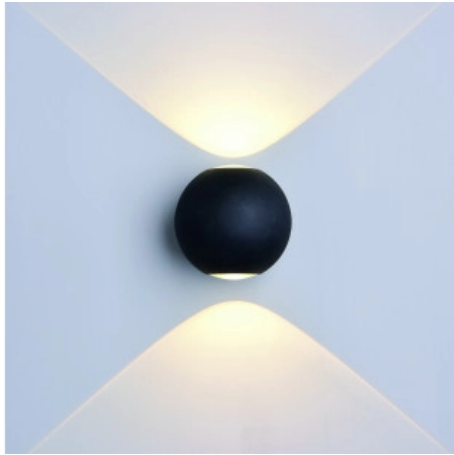

## LED Wall Light Round Black Body

**Power**   **Light color**

- 6W

Warm white