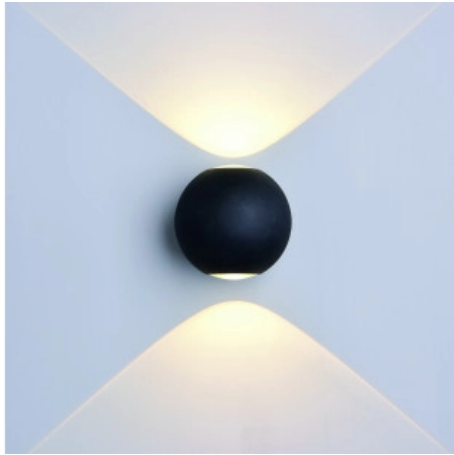

OPTONICA

LED Wall Light Round Black Body

Power **Light color**

- 6W

Warm white

Stamps

Technical Specification

Catalog Number	7494
Brand	Optonica
Product Code	WL6-A5
Power	6W
Energy Consumption	6 kWh/1000h
Input voltage	AC220-240V
Flux	660 lm
FLUX per watt	110lm/W
IP	54
Dimmable	No
Correlated Color Temperature	3000K
Light Color	Warm white
Wattage Equivalent	44W
EAN Code	3800156674943
Energy Efficiency Label	E
Beam angle	90°

Power Factor	0.9
On/Off Cycles	25 000x
Instant On	0.1s
Material	Aluminium
Operating Frequency	50-60 Hz
Temperature	-20°C / +40°C
Life span	25 000 Hours
Color Code	830
Body Color	Black
LED Type	Cree
Lumen maintenance at end of service life	70%
Size of product	φ110 mm
Size of package	115x115x115 mm
Items per pack	1
Items per box	20
Color Of The Shell	Black
Gross weight	0,700 kg
Net weight	0,640 kg