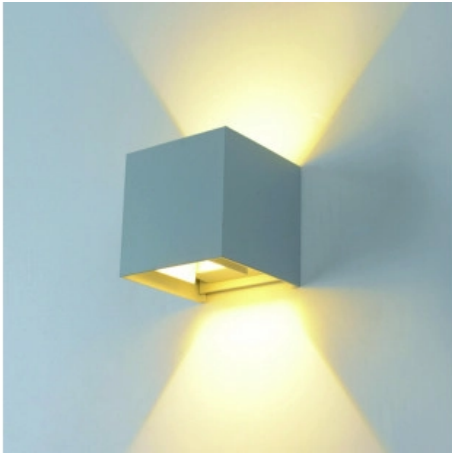

OPTONICA

LED Wall Light Grey Body Square

Power **Light color**

- 6W

Neutral white

Stamps

Technical Specification

Catalog Number	7456
Brand	Optonica
Product Code	WL6-A1
Power	6W
Energy Consumption	6 kWh/1000h
Input voltage	AC220-240V
Flux	660 lm
FLUX per watt	110lm/W
IP	54
Dimmable	No
Correlated Color Temperature	4000K
Light Color	Neutral white
Wattage Equivalent	44W
EAN Code	3800156674561
Energy Efficiency Label	E
Beam angle	Adjustable 0°-90°

Power Factor	0.9
On/Off Cycles	25 000x
Instant On	0.1s
Material	Aluminium
Operating Frequency	50-60 Hz
Temperature	-20°C / +40°C
Life span	25 000 Hours
Color Code	840
Body Color	Gray
LED Type	Epistar
Lumen maintenance at end of service life	70%
Size of product	100x100x100 mm
Size of package	115x115x115 mm
Items per pack	1
Items per box	20
Color Of The Shell	Grey
Gross weight	0,660 kg
Net weight	0,600 kg