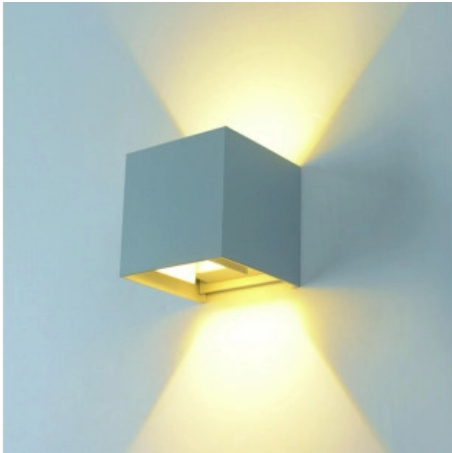

OPTONICA

LED Wall Light Grey Body Square

Power **Light color**

- 6W

Warm white

Stamps

Technical Specification

Catalog Number	7453
Brand	Optonica
Product Code	WL6-A1
Power	6W
Energy Consumption	6 kWh/1000h
Input voltage	AC220-240V
Flux	660 lm
FLUX per watt	110lm/W
IP	54
Dimmable	No
Correlated Color Temperature	3000K
Light Color	Warm white
Wattage Equivalent	44W
EAN Code	3800156674530
Energy Efficiency Label	E
Beam angle	Adjustable 0°-90°

Power Factor	0.9
On/Off Cycles	25 000x
Instant On	0.1s
Material	Aluminium
Operating Frequency	50-60 Hz
Temperature	-20°C / +40°C
Life span	25 000 Hours
Color Code	830
Body Color	Gray
LED Type	Epistar
Lumen maintenance at end of service life	70%
Size of product	100x100x100 mm
Size of package	115x115x115 mm
Items per pack	1
Items per box	20
Color Of The Shell	Grey
Gross weight	0,660 kg
Net weight	0,600 kg