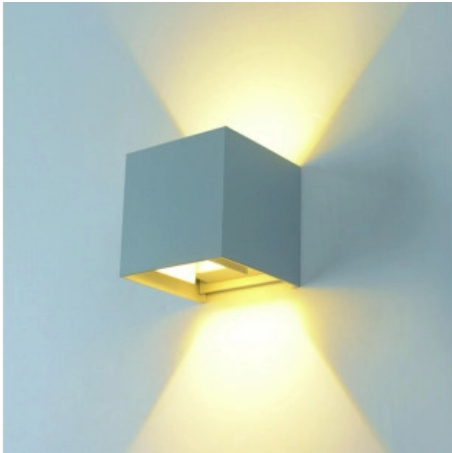

OPTONICA

LED Wall Light Grey Body Square

Power **Light color**

• 6W

Warm white

Stamps

Technical Specification

Catalog Number	7453
Brand	Optonica
Product Code	WL6-A1
Power	6W
Energy Consumption	6 kWh/1000h
Input voltage	AC220-240V
Flux	660 lm
FLUX per watt	110lm/W
IP	54
Dimmable	No
Correlated Color Temperature	3000K
Light Color	Warm white
Wattage Equivalent	44W
EAN Code	3800156674530
Energy Efficiency Label	E
Beam angle	Adjustable 0°-90°

Power Factor	0.9
On/Off Cycles	25 000x
Instant On	0.1s
Material	Aluminium
Operating Frequency	50-60 Hz
Temperature	-20°C / +40°C
Life span	25 000 Hours
Color Code	830
Body Color	Gray
LED Type	Epistar
Lumen maintenance at end of service life	70%
Size of product	100x100x100 mm
Size of package	115x115x115 mm
Items per pack	1
Items per box	20
Color Of The Shell	Grey
Gross weight	0,660 kg
Net weight	0,600 kg